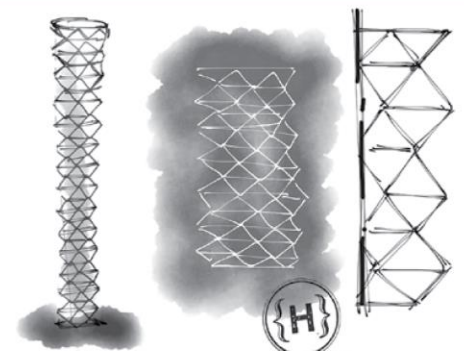

{H}
MARQUIS
for VONDOM
-2011-