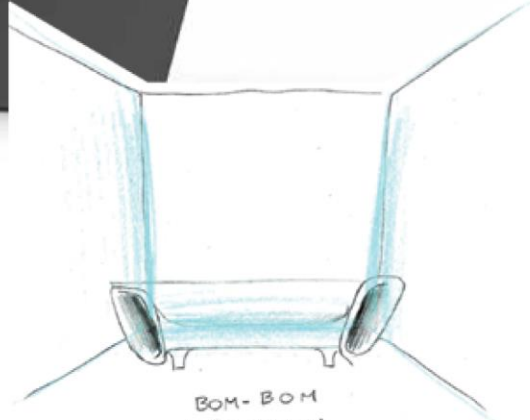

INTERIOR DESIGN[®]

NUMBER 2

master pieces

DISPLAY UNTIL 04/06/15

WING

BOM-BOM
VONDOM
ROOM
by
EUGENI
QUITLET

variations on a theme

In the hands of different designers, the same material can take on a variety of looks. Consider **Vondom's** furniture in rotation-molded polyethylene.

Hollowed shapes, evoking a nautilus shell in tribute to Neptune, characterize the seating, cocktail table, and stereo speaker of Eugeni Quitlet's Bum Bum collection. Estudi hac founder José Manuel Ferrero goes two-for-one with the triangles of Marquis, which stack to form a planter or a lamp. A-cero partners Rafael Llamazares and Joaquín Torres riff on the interplay between curves and angles in the Wing range of aerodynamic chairs, tables, and lamps, their forms embedded with remote-control color-changing LEDs. vondom.com.